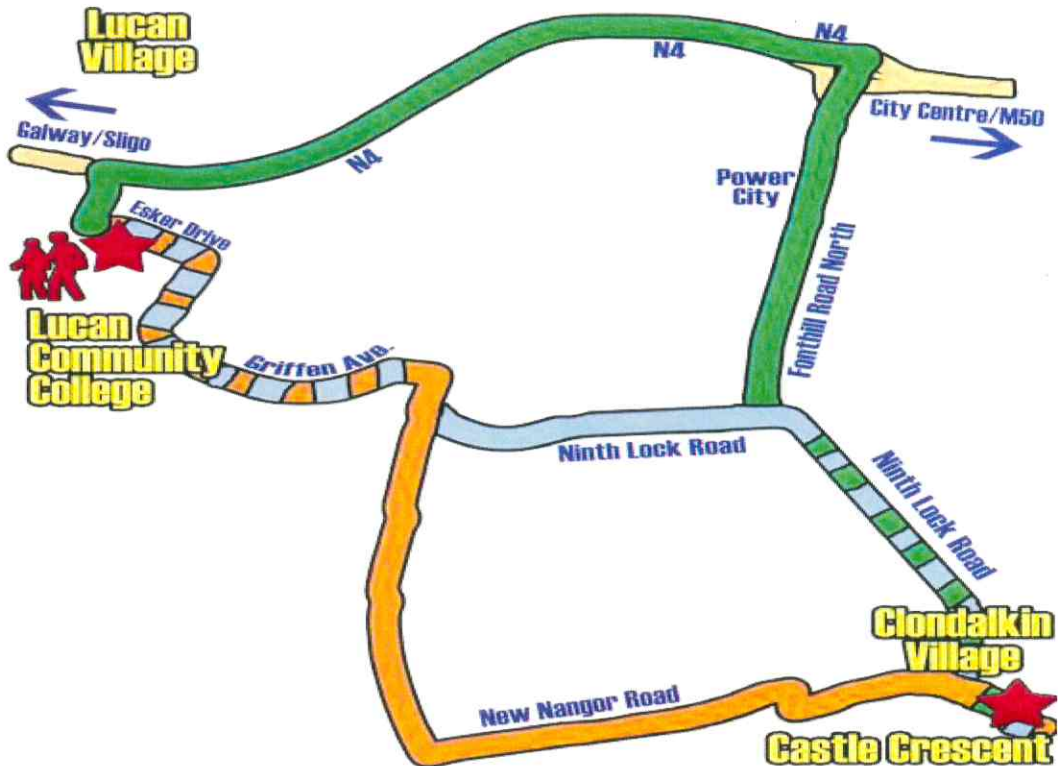

## Location Map

- Visit us at [www.schoolwearhouse.ie](http://www.schoolwearhouse.ie)
- FREE RETURNS POLICY FOR ALL ONLINE ORDERS
- FREE DELIVERY ON ALL ONLINE ORDERS OVER €175.00

When you spend €100.00 or more at THE SCHOOLWEAR HOUSE you will receive a